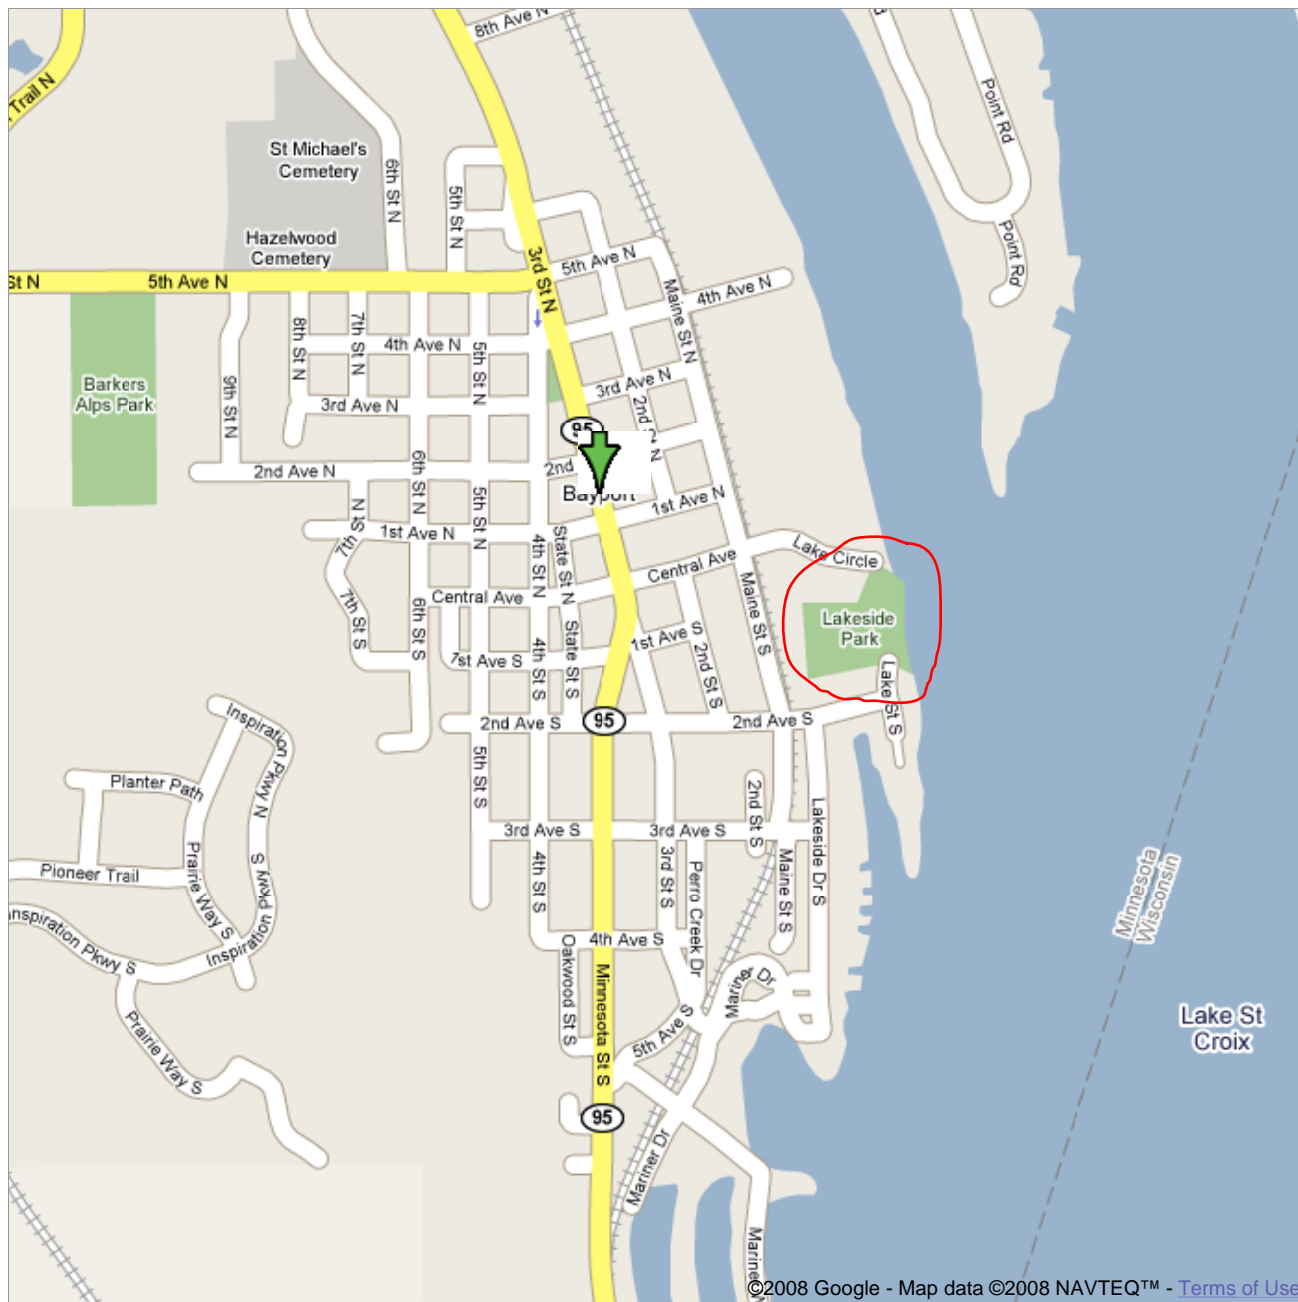

Address **Bayport, MN**

Notes Lakeside Park in Bayport

©2008 Google - Map data ©2008 NAVTEQ™ - Terms of Use